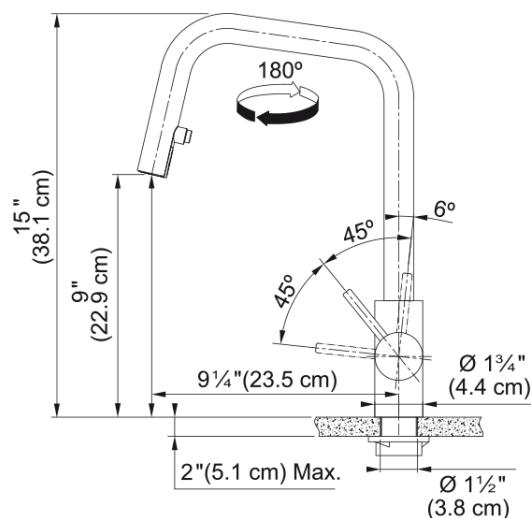

# Kubus Pull-Down Faucet - KUB-PD-304 | 115.0529.209

### Product Dimensions

Faucet hole diameter	35 mm
Cartridge dimension	35 mm

### Installation

Mounting type	Shank
Water supply hose connection	1/2"
Water supply hose length	600 mm

### Product specifications

Pressure	High pressure
Faucet type	Spray
Faucet operation	Side lever
Faucet rotation	180°